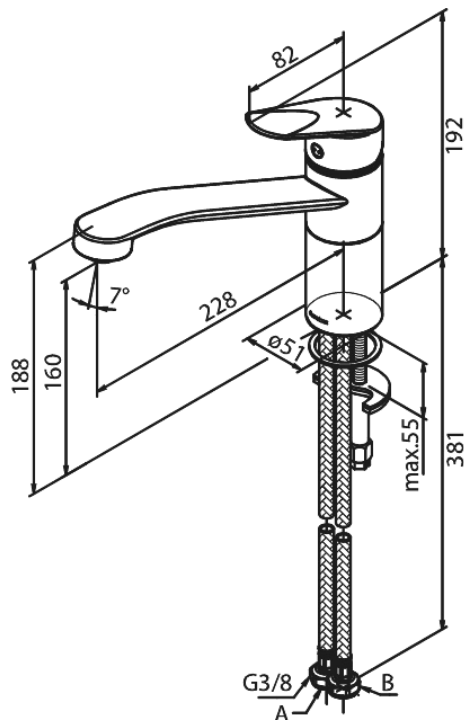

FM Mattsson Mora Group Denmark
Hvidkærvej 48, 5250 Odense SV, DK-56416218

+45 88 33 00 34 damixa-international@fmm-mora.com

Mere information på damixa.com

damixa